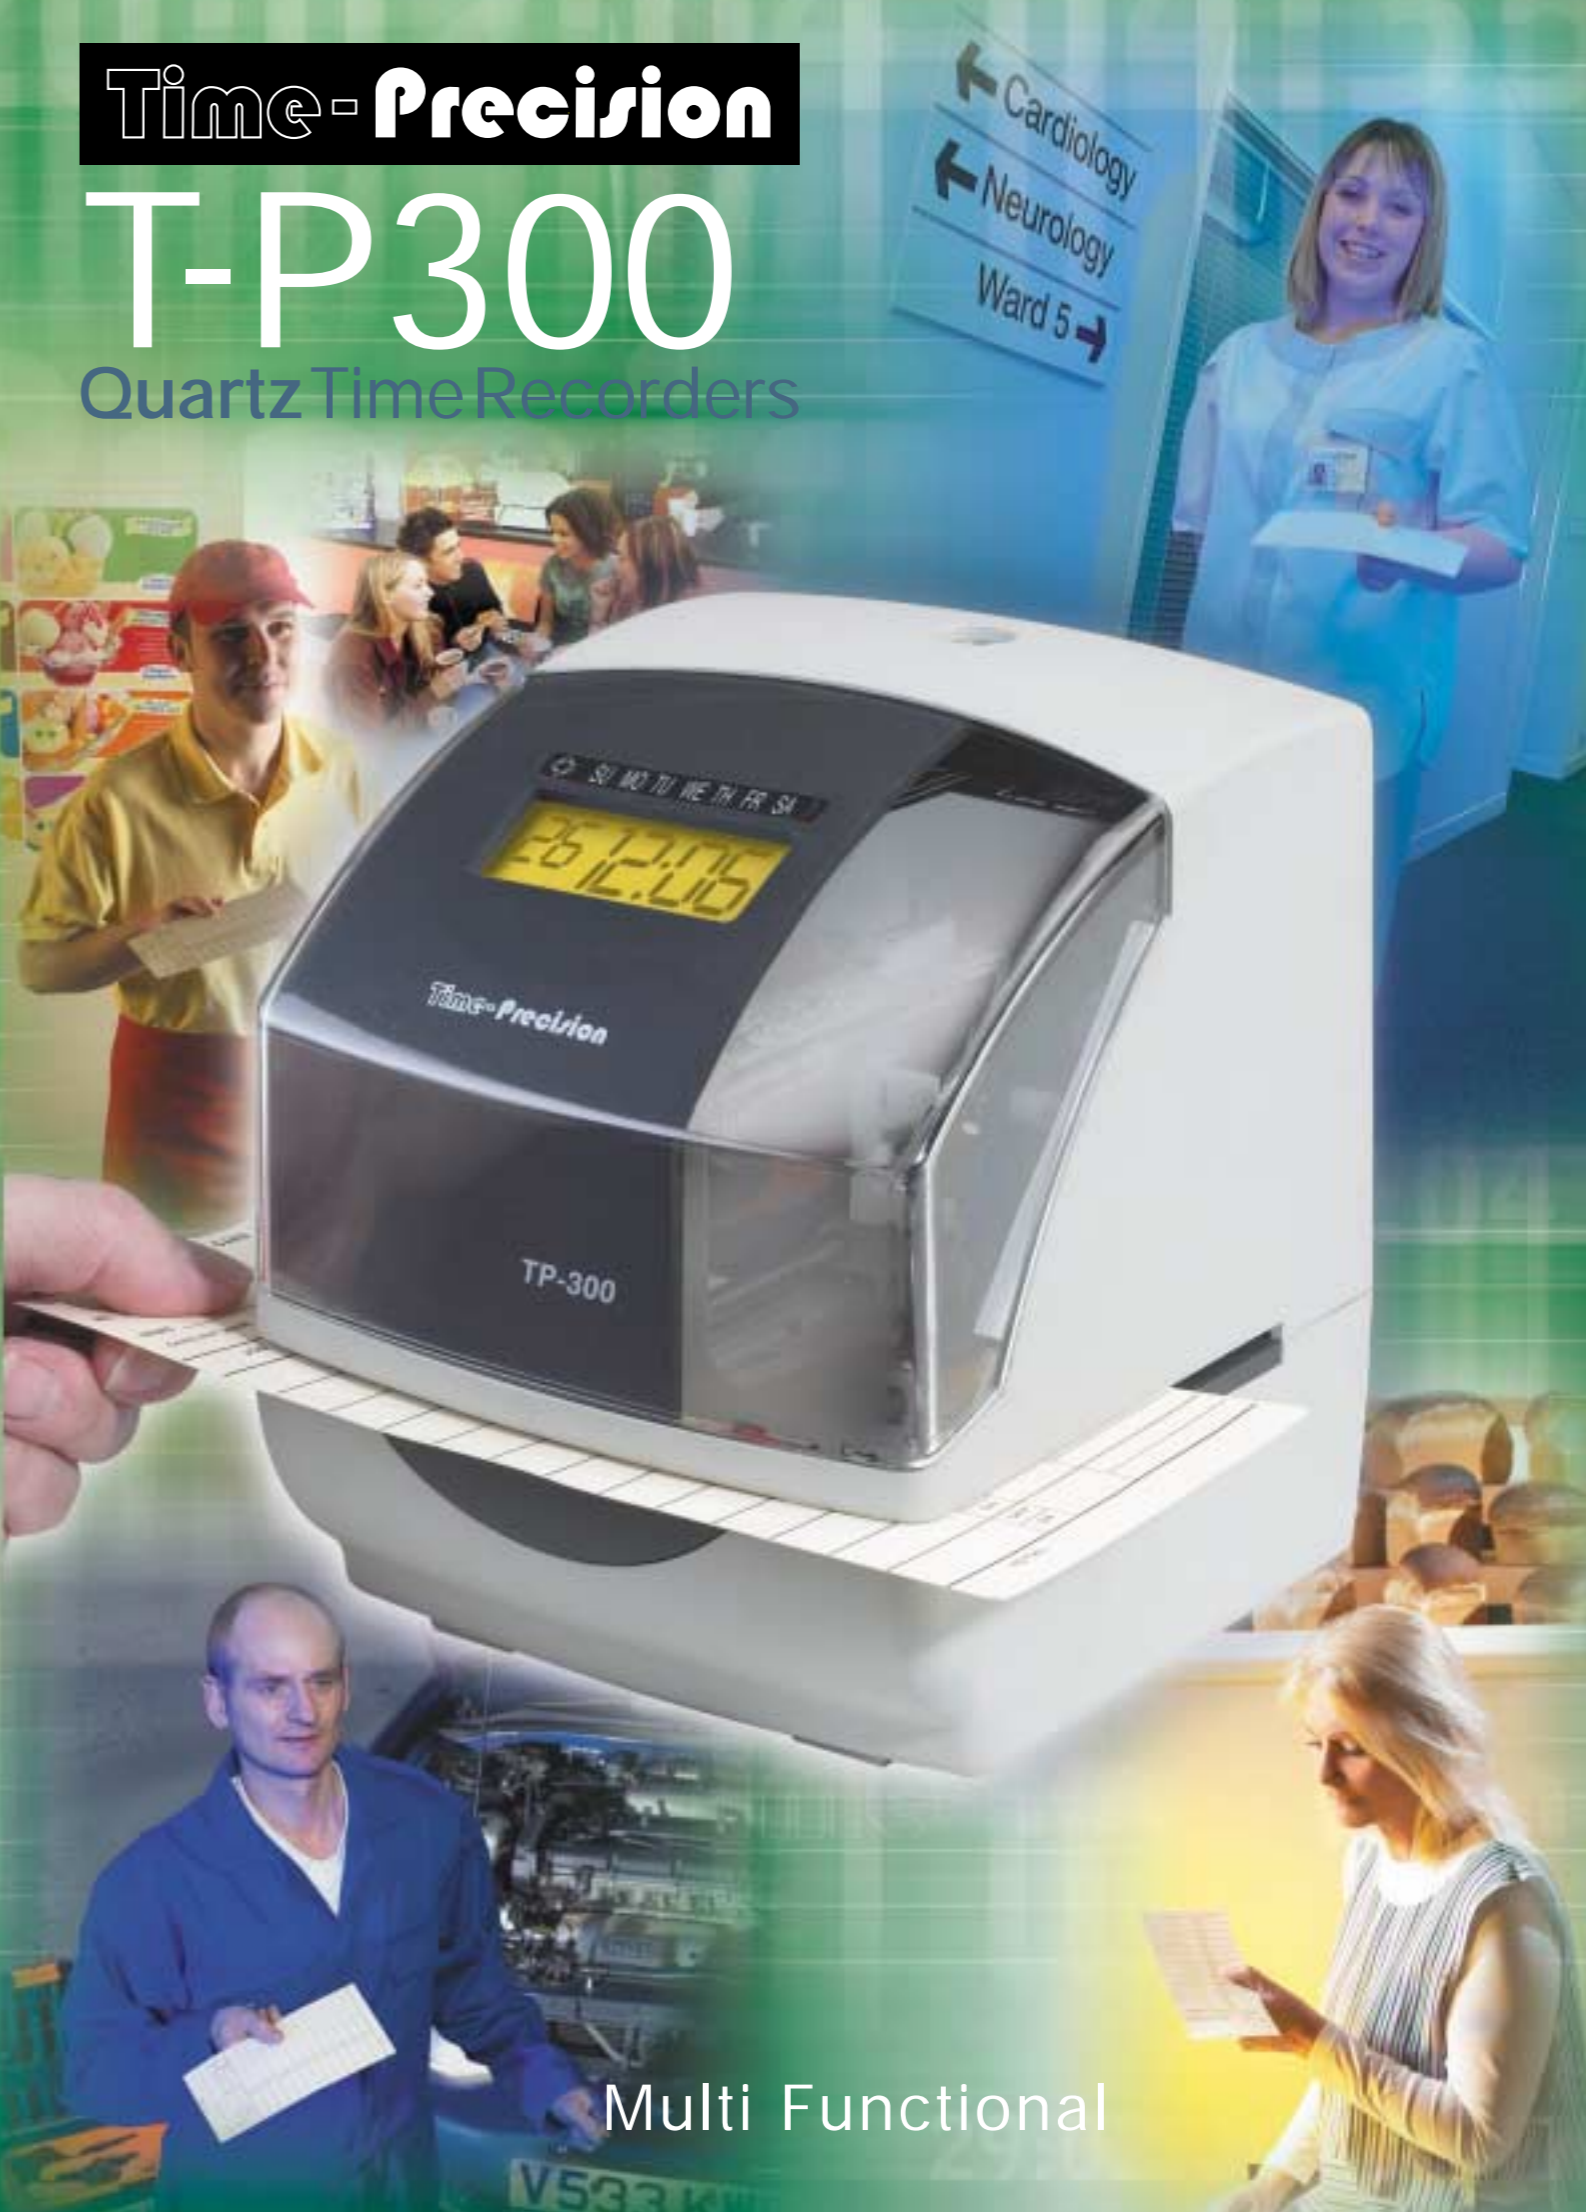

Specifications

Quartz time keeping for +/- seconds per month.

Power source: AC 120/240V 50/60 HZ.

Dimensions: (W x H x D) 156 x 181 x 177 mm.

Weight: Appox. 1.8kg (4.0lb).

Please contact your local **Time-Precision** distributor:

Designed and Produced by Peach and Thompson Leeds 0113 2760045